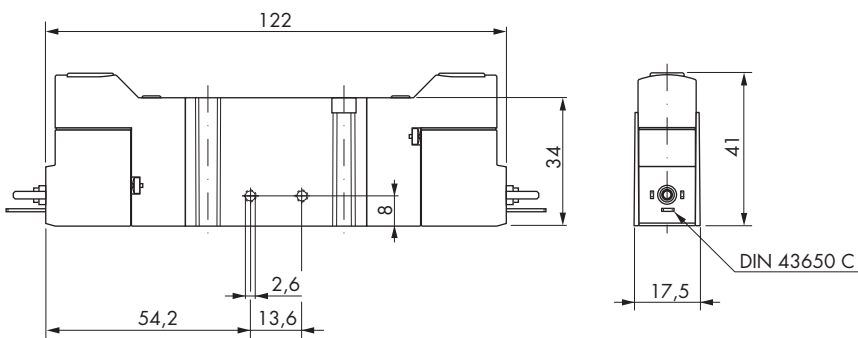

Kompakt-Ventile LPP700
Magnetventile 15 mm Baubreite

Compact Valves LPP700
Solenoid Valves 15 mm Width

2 x 3/2-Wege

2 x 3/2-Way

LPP770

77.012.14.00

77.012.24.00

77.012.34.00

77.032.14.00

77.032.24.00

77.032.34.00