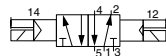

Kompakt-Ventile LPP700
Magnetventile 15 mm Baubreite

Compact Valves LPP700
Solenoid Valves 15 mm Width

5/2-Wege bistabil

5/2-Way Bistable Solenoid

LPP770

77.012.92.00

77.012.93.00

77.032.92.00