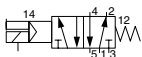

77.032.91.00