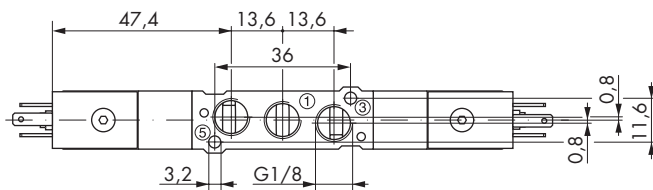

Kompakt-Ventile LPP700
Magnetventile 15 mm Baubreite

Compact Valves LPP700
Solenoid Valves 15 mm Width

5/2-Wege bistabil

5/2-Way Bistable Solenoid

LPP770

77.012.92.00

77.012.93.00

77.032.92.00

77.032.93.00

LPP770

77.014.92.00

77.014.93.00

77.034.92.00

77.034.93.00