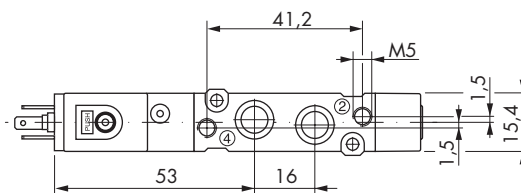

Kompakt-Ventile LPP700
Magnetventile 15 mm Baubreite

Compact Valves LPP700
Solenoid Valves 15 mm Width

5/2-Wege bistabil

5/2-Way Bistable Solenoid

LPP770

77.012.92.00

77.012.93.00

77.032.92.00