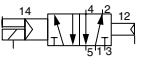

77.032.90.00