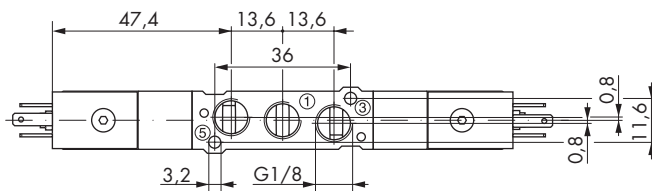

Kompakt-Ventile LPP700
Magnetventile 15 mm Baubreite

Compact Valves LPP700
Solenoid Valves 15 mm Width

5/3-Wege

5/3-Way

LPP770