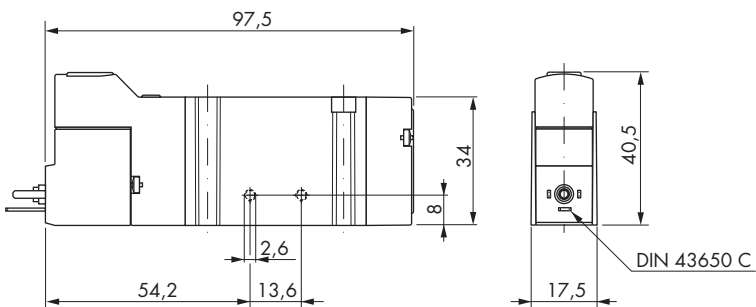

Kompakt-Ventile LPP700
Magnetventile 15 mm Baubreite

Compact Valves LPP700
Solenoid Valves 15 mm Width

5/2-Wege monostabil

5/2-Way Monostable Solenoid

LPP770

77.012.90.00

77.012.91.00

77.032.90.00

77.032.91.00

LPP770

77.014.90.00

77.014.91.00

77.034.90.00

77.034.91.00