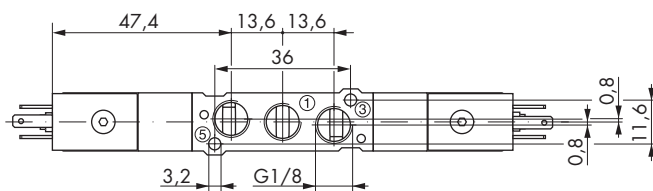

Kompakt-Ventile LPP700
Magnetventile 15 mm Baubreite

Compact Valves LPP700
Solenoid Valves 15 mm Width

2 x 3/2-Wege

2 x 3/2-Way

LPP770

77.012.14.00

77.012.24.00

77.012.34.00

77.032.14.00

77.032.24.00

77.032.34.00

LPP770

77.014.14.00

77.014.24.00

77.014.34.00

77.034.14.00

77.034.24.00

77.034.34.00