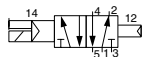

77.034.24.00

77.034.34.00

Kompakt-Ventile LPP700
Magnetventile 15 mm Baubreite

Compact Valves LPP700
Solenoid Valves 15 mm Width

5/2-Wege monostabil

5/2-Way Monostable Solenoid

LPP770

77.012.90.00