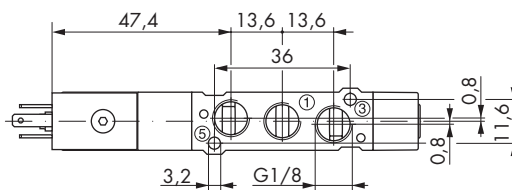

Kompakt-Ventile LPP700
Magnetventile 15 mm Baubreite

Compact Valves LPP700
Solenoid Valves 15 mm Width

5/2-Wege monostabil

5/2-Way Monostable Solenoid

LPP770

77.012.90.00

77.012.91.00

77.032.90.00

77.032.91.00

LPP770

77.014.90.00

77.014.91.00

77.034.90.00

77.034.91.00