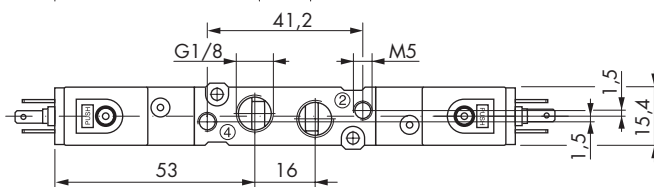

Kompakt-Ventile LPP700
Magnetventile 15 mm Baubreite

Compact Valves LPP700
Solenoid Valves 15 mm Width

2 x 3/2-Wege

2 x 3/2-Way

LPP770

77.012.14.00

77.012.24.00

77.012.34.00

77.032.14.00

77.032.24.00

77.032.34.00

LPP770

77.014.14.00

77.014.24.00

77.014.34.00

77.034.14.00

77.034.24.00

77.034.34.00