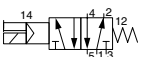

77.012.91.00