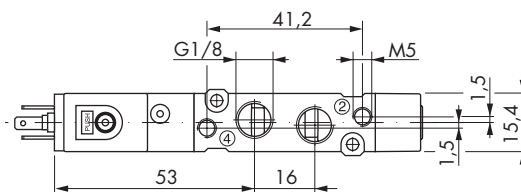

Kompakt-Ventile LPP700
Magnetventile 15 mm Baubreite

Compact Valves LPP700
Solenoid Valves 15 mm Width

5/2-Wege monostabil

5/2-Way Monostable Solenoid

LPP770

77.012.90.00

77.012.91.00

77.032.90.00

77.032.91.00

LPP770

77.014.90.00

77.014.91.00

77.034.90.00

77.034.91.00