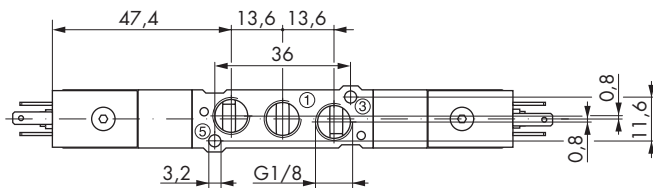

Kompakt-Ventile LPP700
Magnetventile 15 mm Baubreite

Compact Valves LPP700
Solenoid Valves 15 mm Width

5/2-Wege bistabil

5/2-Way Bistable Solenoid

LPP770

77.012.92.00

77.012.93.00

77.032.92.00