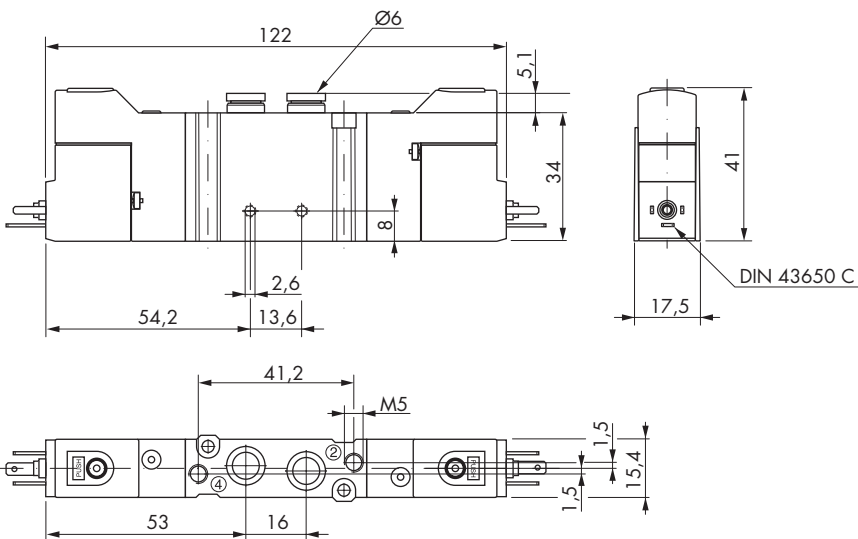

Kompakt-Ventile LPP700
Magnetventile 15 mm Baubreite

Compact Valves LPP700
Solenoid Valves 15 mm Width

5/2-Wege bistabil

5/2-Way Bistable Solenoid

LPP770

77.012.92.00

77.012.93.00

77.032.92.00

77.032.93.00

LPP770

77.014.92.00

77.014.93.00

77.034.92.00

77.034.93.00

Kompakt-Ventile LPP700
Magnetventile 15 mm Baubreite

Compact Valves LPP700
Solenoid Valves 15 mm Width

5/3-Wege

5/3-Way

LPP770

77.012.12.00

77.012.22.00

77.012.32.00

77.032.12.00

77.032.22.00