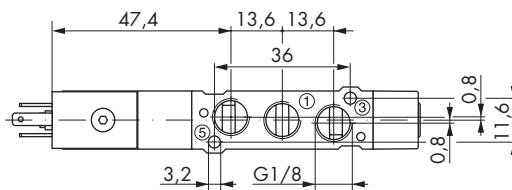

Kompakt-Ventile LPP700
Magnetventile 15 mm Baubreite

Compact Valves LPP700
Solenoid Valves 15 mm Width

5/2-Wege bistabil

5/2-Way Bistable Solenoid

LPP770

77.012.92.00

77.012.93.00

77.032.92.00