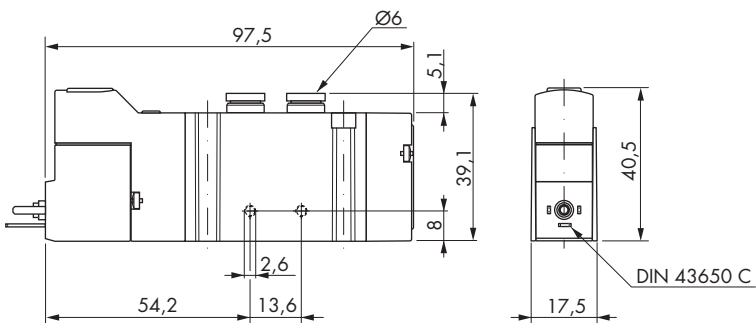

Kompakt-Ventile LPP700
Magnetventile 15 mm Baubreite

Compact Valves LPP700
Solenoid Valves 15 mm Width

5/2-Wege bistabil

5/2-Way Bistable Solenoid

LPP770

77.012.92.00

77.012.93.00

77.032.92.00