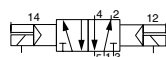

Kompakt-Ventile LPP700
Magnetventile 15 mm Baubreite

Compact Valves LPP700
Solenoid Valves 15 mm Width

5/2-Wege bistabil

5/2-Way Bistable Solenoid

LPP770

77.012.92.00

77.012.93.00

77.032.92.00