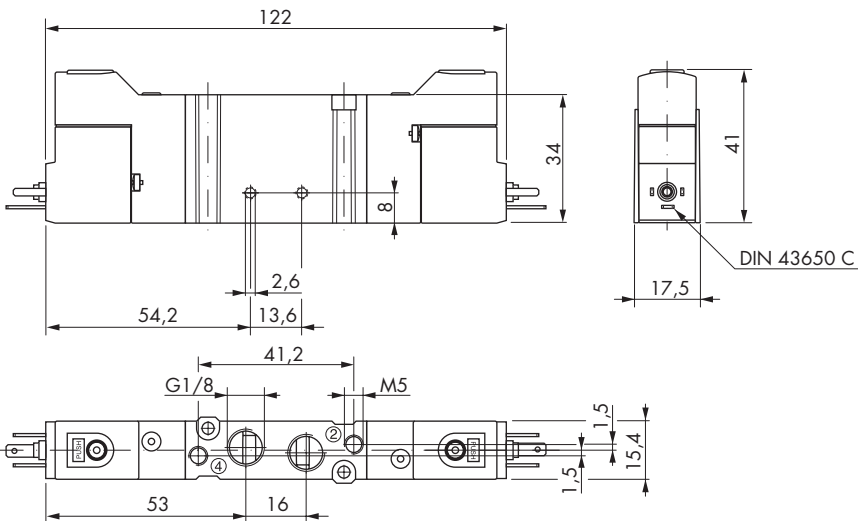

Kompakt-Ventile LPP700
Magnetventile 15 mm Baubreite

Compact Valves LPP700
Solenoid Valves 15 mm Width

5/2-Wege bistabil

5/2-Way Bistable Solenoid

LPP770

77.012.92.00

77.012.93.00

77.032.92.00

77.032.93.00

LPP770

77.014.92.00

77.014.93.00

77.034.92.00

77.034.93.00

Kompakt-Ventile LPP700
Magnetventile 15 mm Baubreite

Compact Valves LPP700
Solenoid Valves 15 mm Width